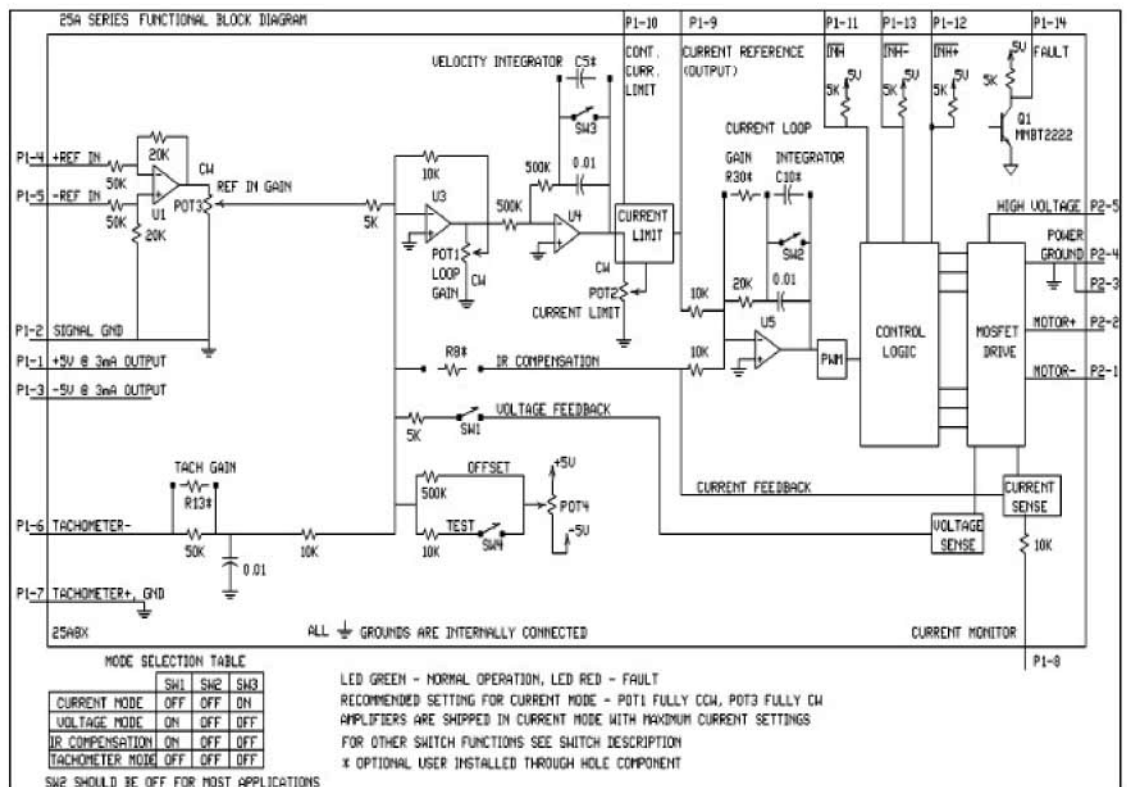

BLOCK DIAGRAM: